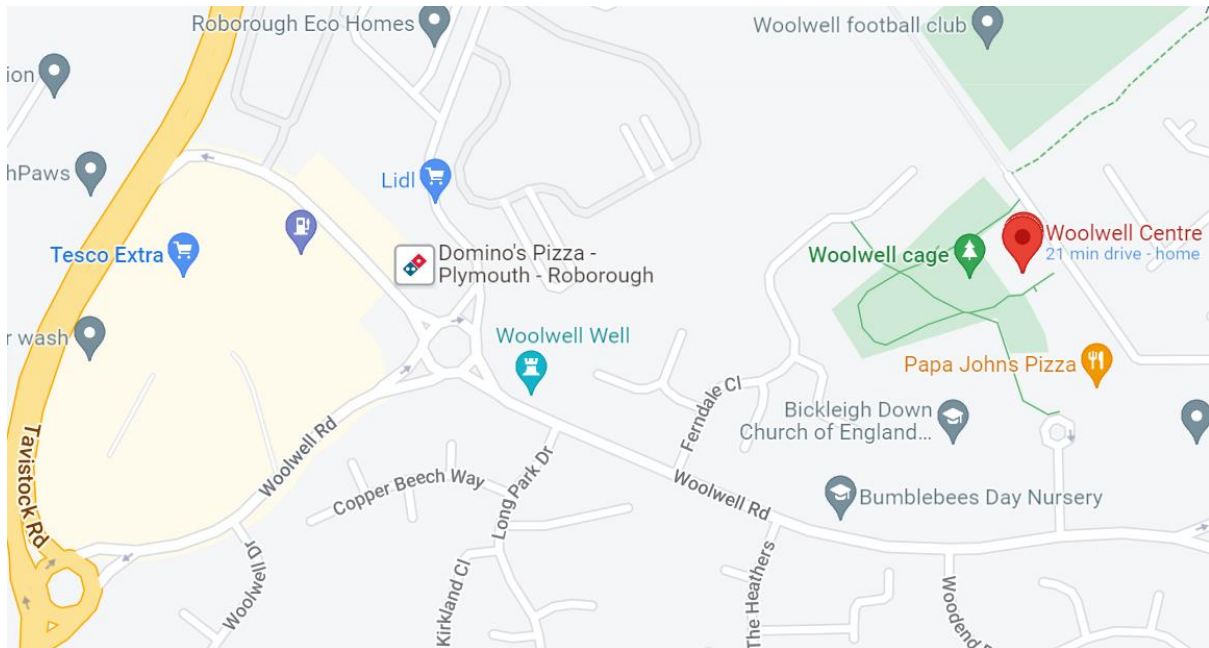

**From 21 September 2022, Plymouth VTS has a new home!**

Our new venue is the Woolwell Centre, Darklake Lane, PL6 7TR

<https://www.woolwellcentre.co.uk/>

There is parking on site and nearby.

For public transport options, please visit <https://www.plymouthbus.co.uk/> (nearest stop is School Drive, Woolwell).

The nearest that Stagecoach buses get is Woolwell roundabout which about a 15-20min walk.