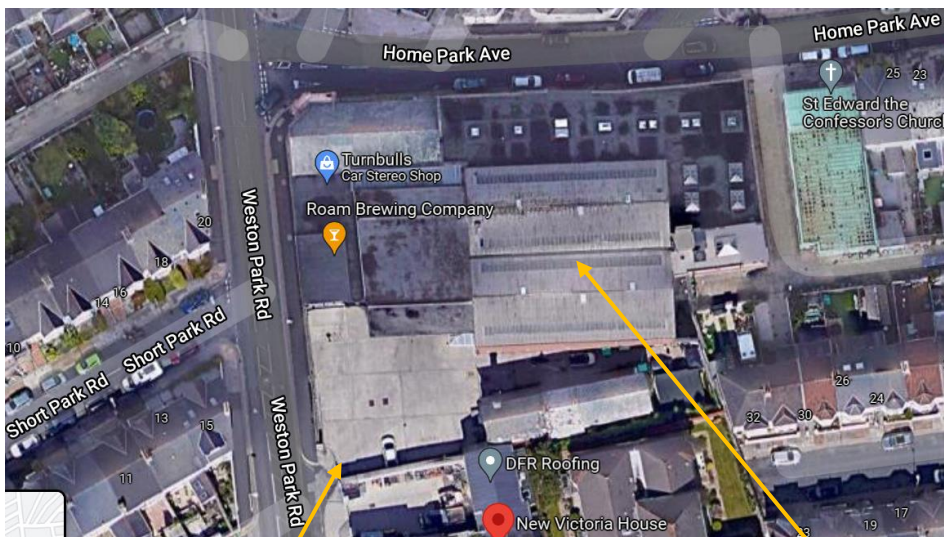

Lemon Frog is in New Victoria House, Weston Park Road PL3 4NU.

There is no parking onsite, but there is usually no problem parking on the surrounding residential streets.

<https://www.lemonfrog.org/find-us>

This is the entrance from Weston Park Road

Lemon Frog is tucked away here – the door is under the canopy, in the r/h corner as you walk through the yard.